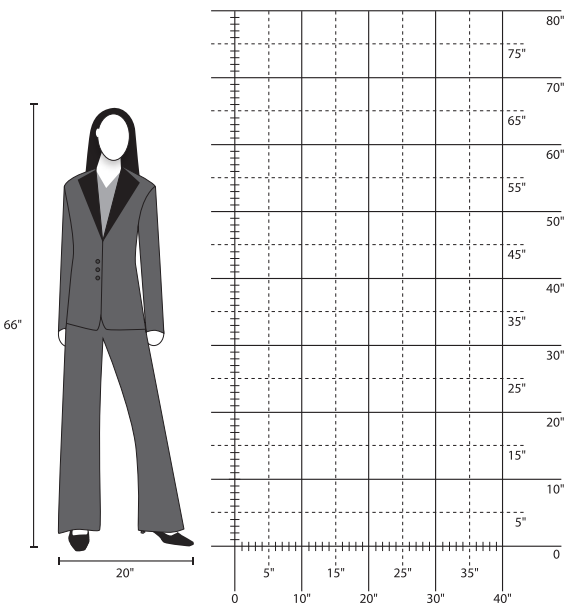

OUR COLORS

For custom colors use Benjamin Moore name, number, and gloss.

Our Color Name	Benjamin Moore Name & Number
Super White	
A bright white	BM# INT. RM semi gloss
Decorators White	
A cool "Gesso" white	BM# semi gloss
Linen White	
A warm white	BM# INT. RM semi gloss
Antique White	
An old white	BM# INT. RM satin
Our "French Green"	Juniper Green BM# 601 satin
Our "French Gray"	Castle Walls BM# 1573 satin
Black	

CARVERS GUILD ANTIQUE MERCURY GLASS is manufactured in house. We offer a choice of three variations on plain glass. Please contact us for pricing for the addition of mercury glass.

OLD MERCURY: The mirrored surface is a little spoiled and pitted more heavily around the edges than in the center—a light subtle effect.

ANTIQUE MERCURY: The mirrored surface is spoiled, pitted and smoked—more decorative than "Old Mercury," but still functional.

ANCIENT MERCURY: The mirrored surface is spoiled, heavily pitted and darkly smoked to give a marbled effect—appropriate for small decorative pieces.

A Note about Mercury:

Mercury was used to plate the back of looking glasses until the early 1800s when mercury was replaced by silver to create the reflective surface.

We use silver as our plating material as it is an excellent imitation of the aged mercury glass but without the hazardous chemical.