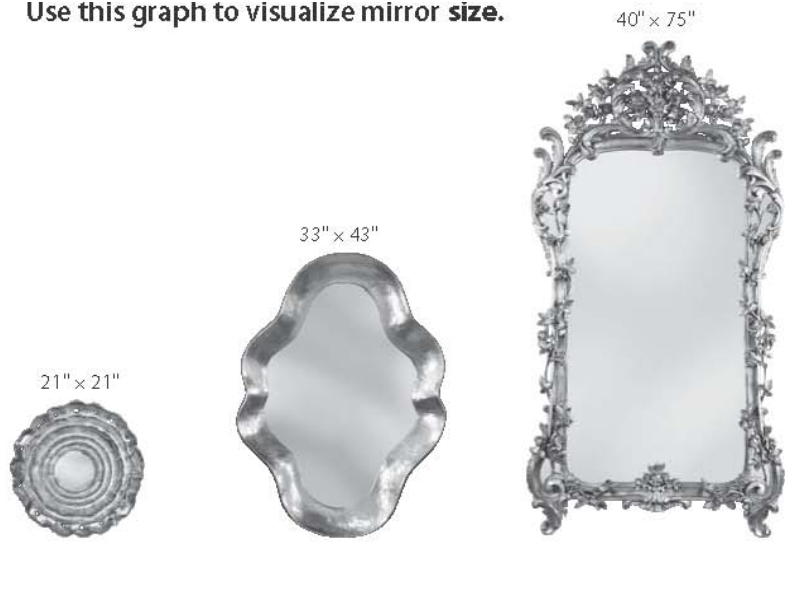

Use this graph to visualize mirror size.