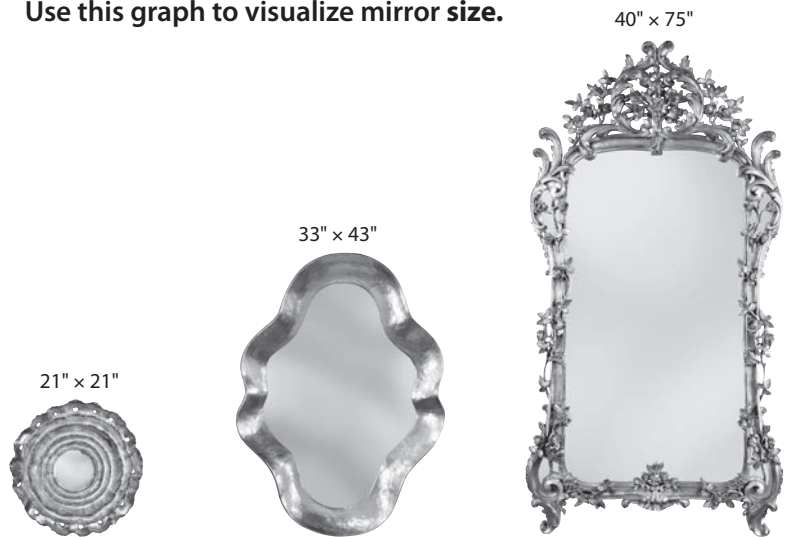

Use this graph to visualize mirror size.