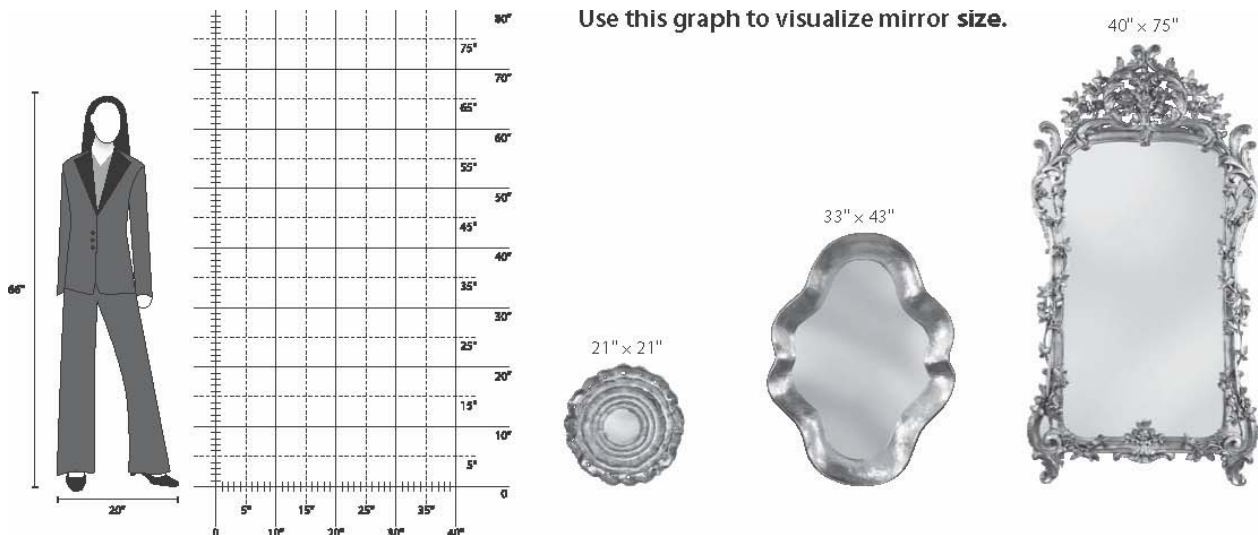

OUR COLORS

For custom colors use Benjamin Moore name, number, and gloss.

Our Color Name Benjamin Moore Name & Number

Super White A bright white BM# INT. RM semi Gloss

Decorators White A cool "Gesso" white BM# semi gloss

Linen White A warm white BM# INT. RM semi gloss

Antique White An old white BM# INT. RM satin

Our "French Green" Juniper Green BM# 601 satin

Our "French Gray" Castle Walls BM# 1573 satin Black

CARVERS GUILD ANTIQUE MERCURY GLASS is manufactured in house. We offer a choice of three variations on plain glass. Please contact us for pricing for the addition of mercury glass.

OLD MERCURY: The mirrored surface is a little spoiled and pitted more heavily around the edges than in the center—a light subtle effect.

ANTIQUÉ MERCURY: The mirrored surface is spoiled, pitted and smoked—more decorative than "Old Mercury," but still functional.

ANCIENT MERCURY: The mirrored surface is spoiled, heavily pitted and darkly smoked to give a marbled effect—appropriate for small decorative pieces.

A Note about Mercury:

Mercury was used to plate the back of looking glasses until the early 1800s when mercury was replaced by silver to create the reflective surface.

We use silver as our plating material as it is an excellent imitation of the aged mercury glass but without the hazardous chemical.

CARVERS' GUILD

P.O. Box 198, West Groton, MA 01472 • Tel: 978-448-3063 or 800-445-3464 • Fax: 448-6602
CarversGuild.com • info@CarversGuild.com: