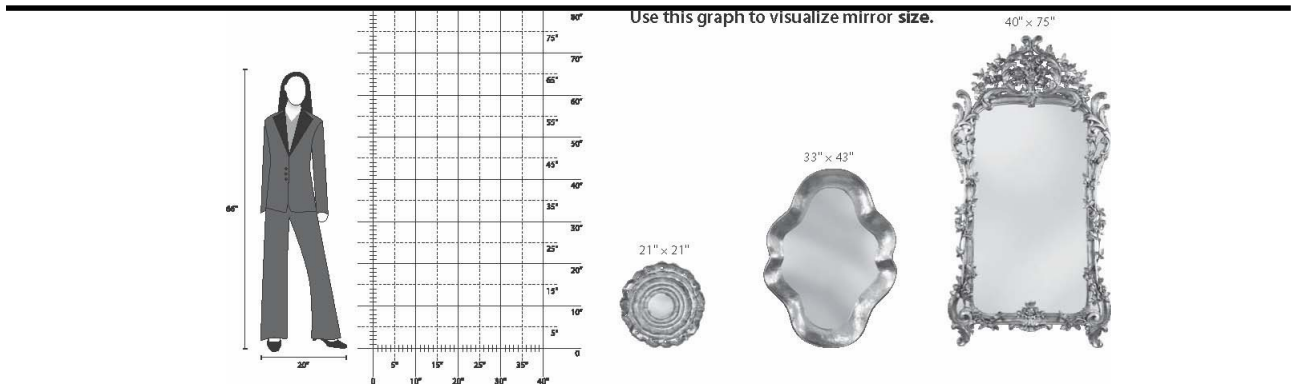

OUR COLORS

For custom colors use Benjamin Moore name, number, and gloss.

Our Color	Name Benjamin Moore Name & Number
Super White A bright white	BM# INT. RM semi Gloss
Decorators White A cool "Gesso" white	BM# semi gloss
Linen White A warm white	BM# INT. RM semi gloss
Antique White An old white	BM# INT. RM satin
Our "French Green" Juniper Green	BM# 601 satin
Our "French Gray" Castle Walls	BM# 1573 satin Black

CARVERS' GUILD

P.O. Box 198, West Groton, MA 01472 • Tel: 978-448-3063 or 800-445-3464 • Fax: 448-6602
CarversGuild.com • info@CarversGuild.com: